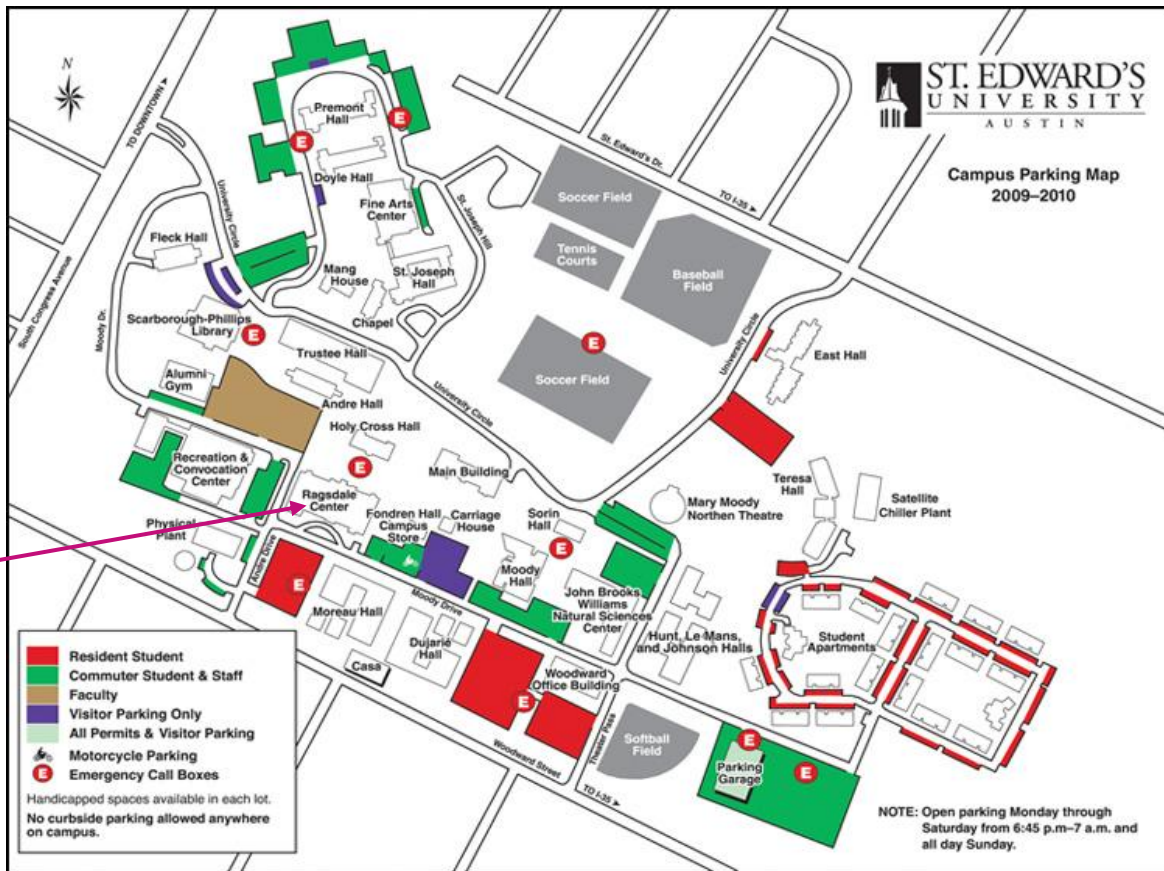

## ST. EDWARD'S UNIVERSITY CAMPUS MAP

3001 SOUTH CONGRESS AVE., AUSTIN, TX 78704 512.488.8400

Ragsdale Center